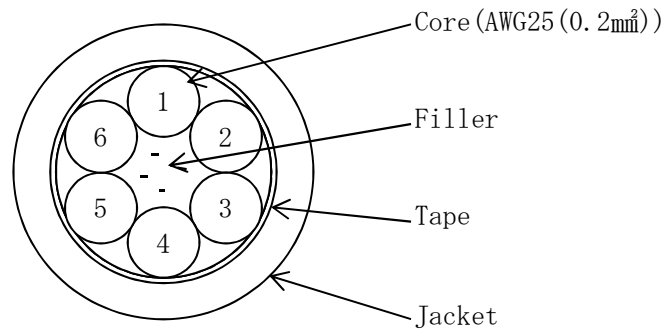

F i g 1

C r o s s - S e c t i o n o f C a b l e

CoreNo.	Colors
1	Black
2	White
3	Red
4	Green
5	Yellow
6	Brown

NOT TO SCALE