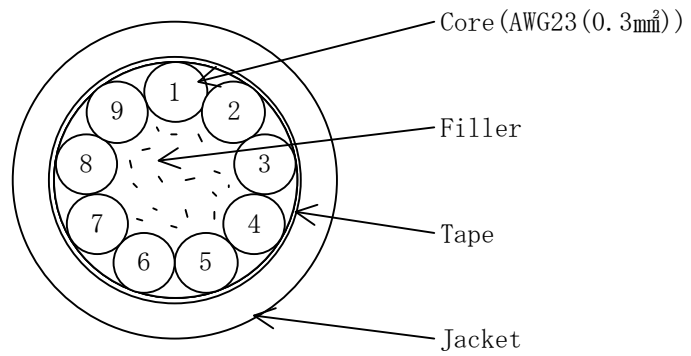

F i g 1

Cross-Section of Cable

CoreNo.	Colors
1	Black
2	White
3	Red
4	Green
5	Yellow
6	Brown
7	Blue
8	Orange
9	Gray

NOT TO SCALE