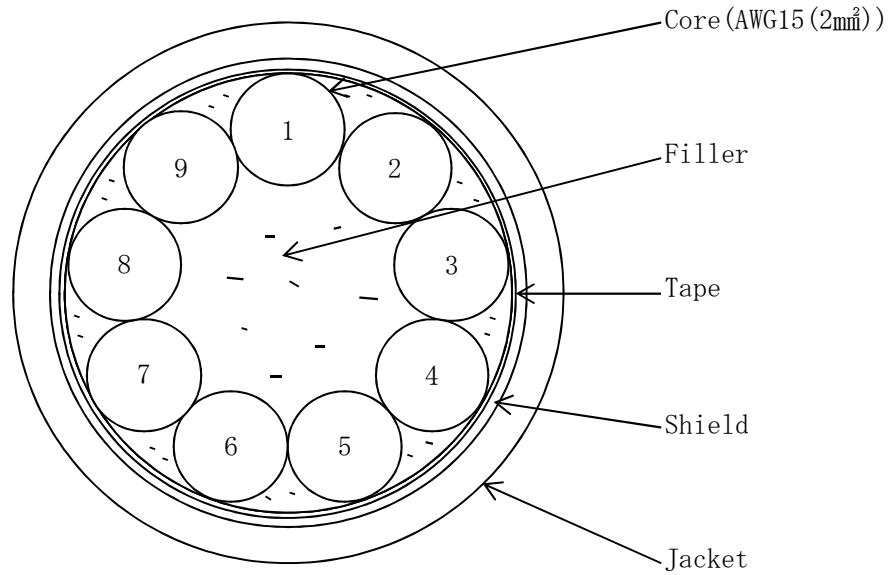

F i g 1

Cross-Section of Cable

CoreNo.	Colors
1	Black
2	White
3	Red
4	Green
5	Yellow
6	Brown
7	Blue
8	Orange
9	Gray

NOT TO SCALE